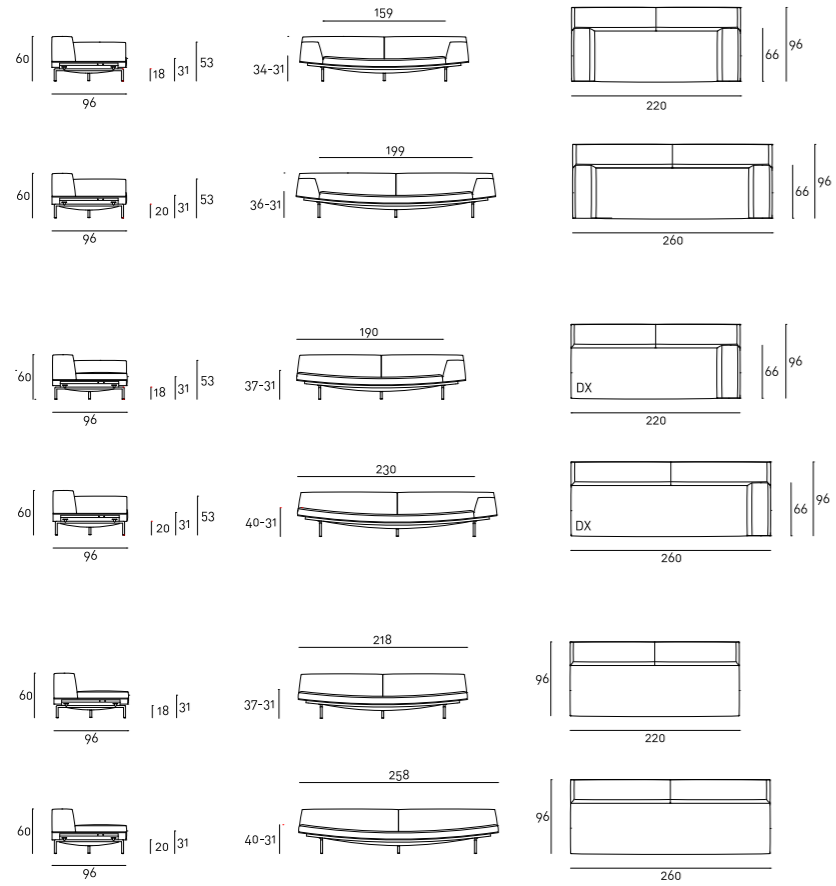

Fabric or leather upholstery, both fully removable by zippers and Velcro fastenings.

Seat depth: 66cm.

Coffee table base, screwed to the supporting frame through a Ø20mm tubular steel support with black PVC closing cap, on which is welded a "boxed-shaped" element in 3 mm thick laser-cut steel sheet with inserted a 0°-90° frictioned swivel mechanism, and 5mm thick steel plate on which the top is fixed. All metal parts have a gunmetal grey epoxy finish. Coffee table available with top in wood or marble.

### Notes

For the marble tabletop, please specify the required finish in the order.

For the assembly of the coffee table, please refer to the instruction included with the product.

Technical Drawings

Sofa