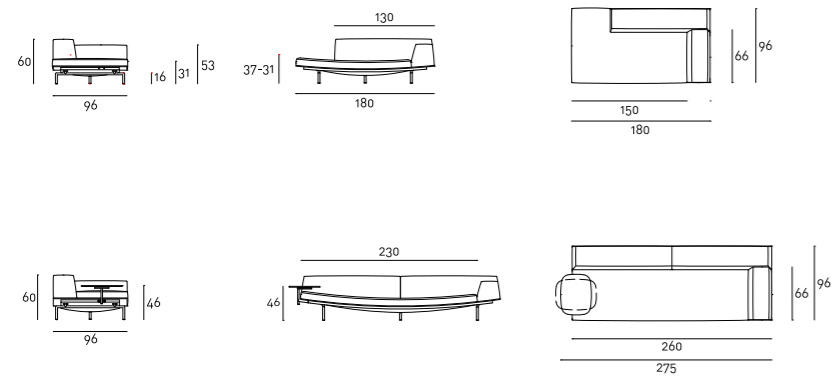

Dormeuse

Coffee Table

Loose Cushion